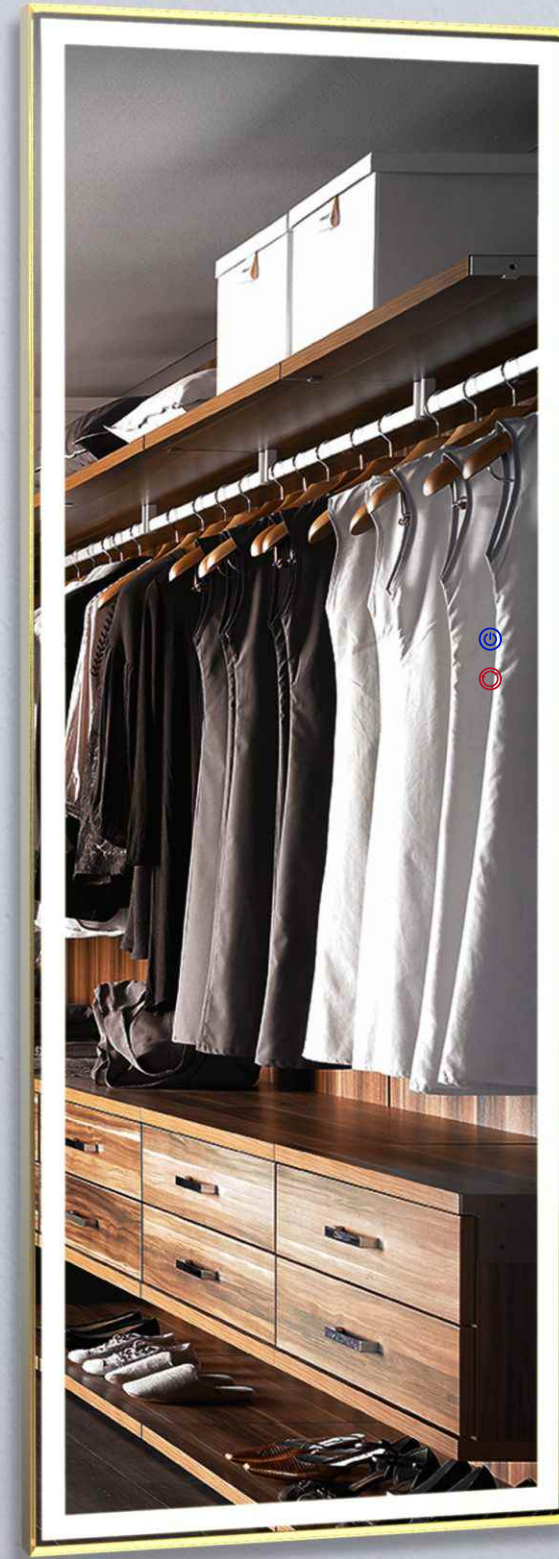

FULL LENGTH MIRROR

Touch Switch

Motion
Senser Switch

Clock

Bluetooth

Color/Temperature
Adjusting

AI Voice
Control

Dimmable
Brightness

Magnifier

RGB Color
Mode

FULL LENGTH DRESSING MIRROR DP348

Multi-colored led lights

Touch Sensor Switch

Dimmable Brightness