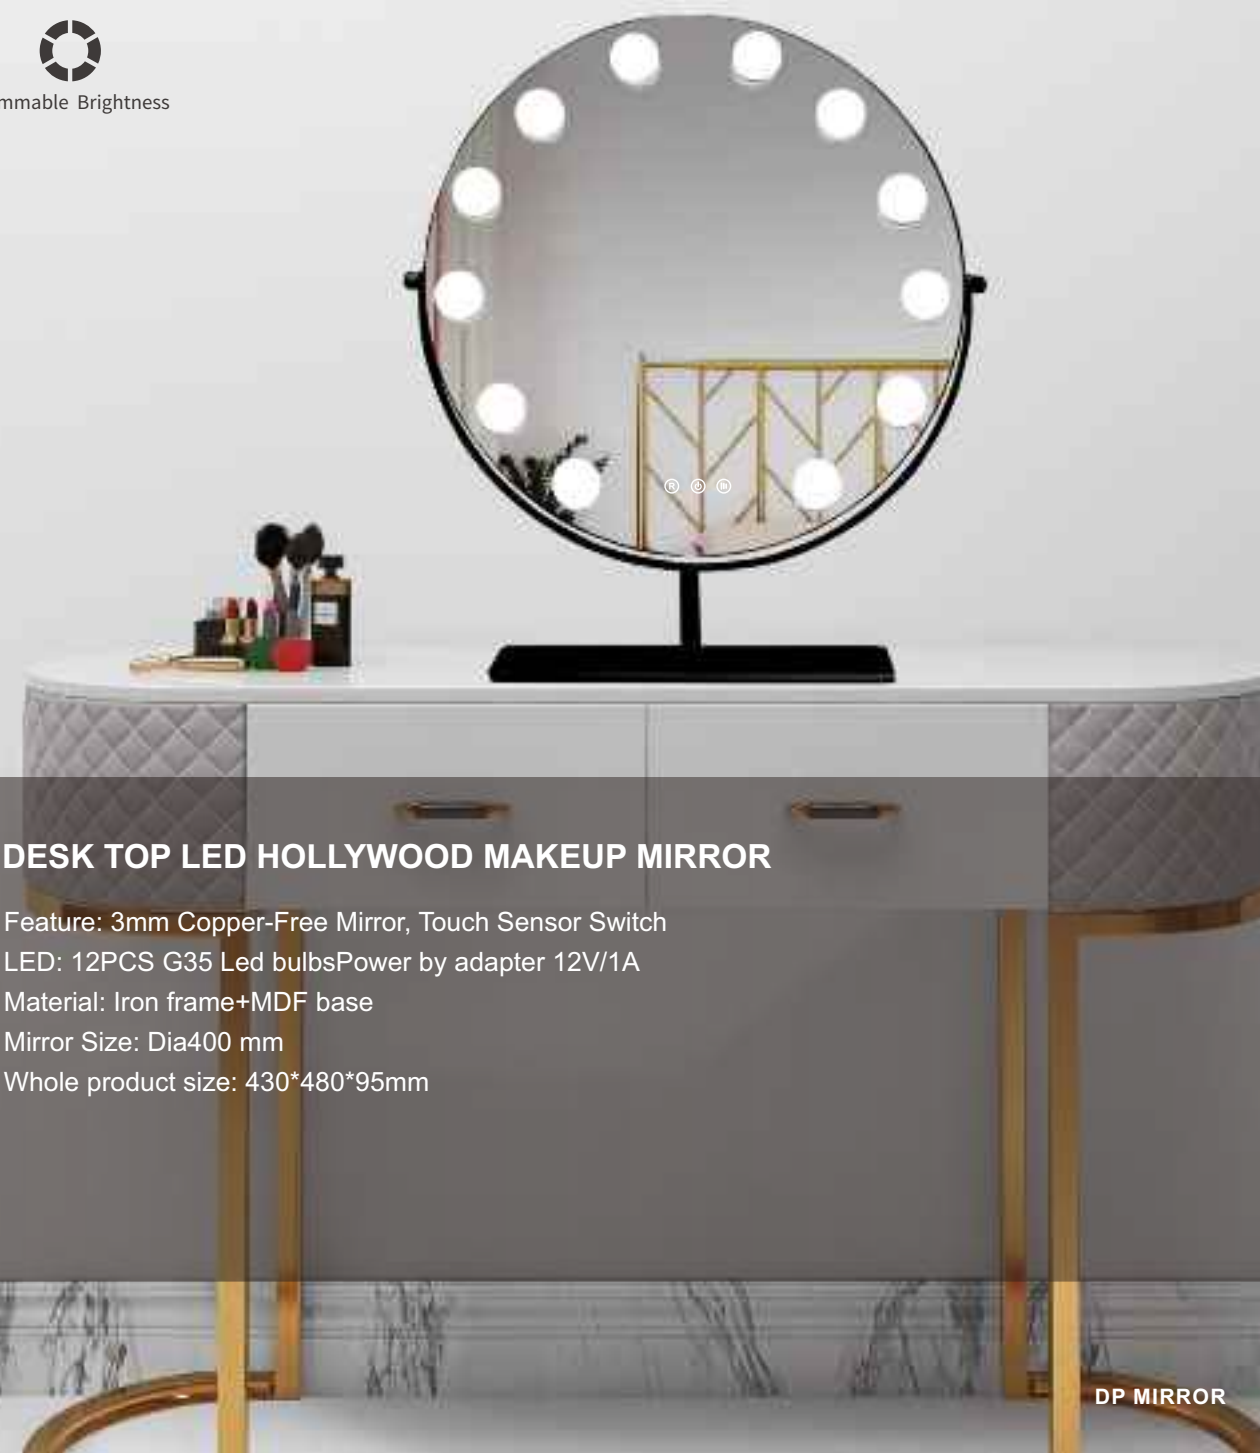

Feature: 4mm Copper-Free Silver Mirror, Touch Sensor Switch

Color: 3 Colors Led LightsPower by adapter 12V/1A

Material: Iron+MDF

Mirror size: 800*600*30mm

Whole product size: 800*600*140mm

DESK TOP LED HOLLYWOOD MAKEUP MIRROR

DP231-B

Multi-colored led lights

Touch Sensor Switch

Dimmable Brightness

DESK TOP LED HOLLYWOOD MAKEUP MIRROR

Feature: 3mm Copper-Free Mirror, Touch Sensor Switch

LED: 12PCS G35 Led bulbsPower by adapter 12V/1A

Material: Iron frame+MDF base

Mirror Size: Dia400 mm

Whole product size: 430*480*95mm

FULL LENGTH MIRROR

Touch Switch

Motion
Senser Switch

Clock

Bluetooth