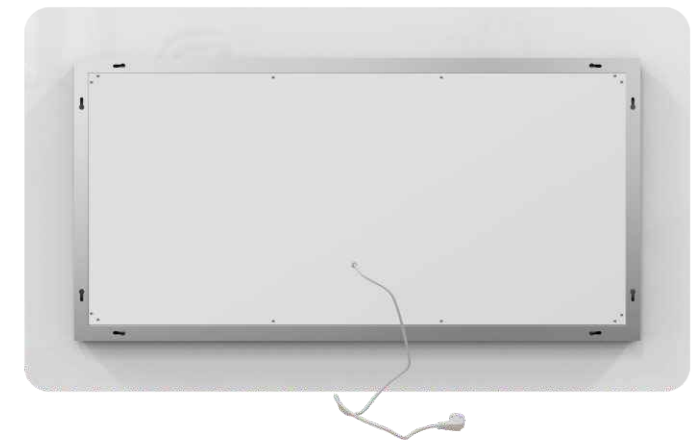

Voltage: AC100-240V, 50/60HZ

Structure: Aluminum Alloy Frame, With PC sheet around the glass mirror

IP Rate: IP44

Size: W70*H90cm, W28**H36"

SIDE

THE BACK

Multi-colored led lights

Touch Sensor Switch