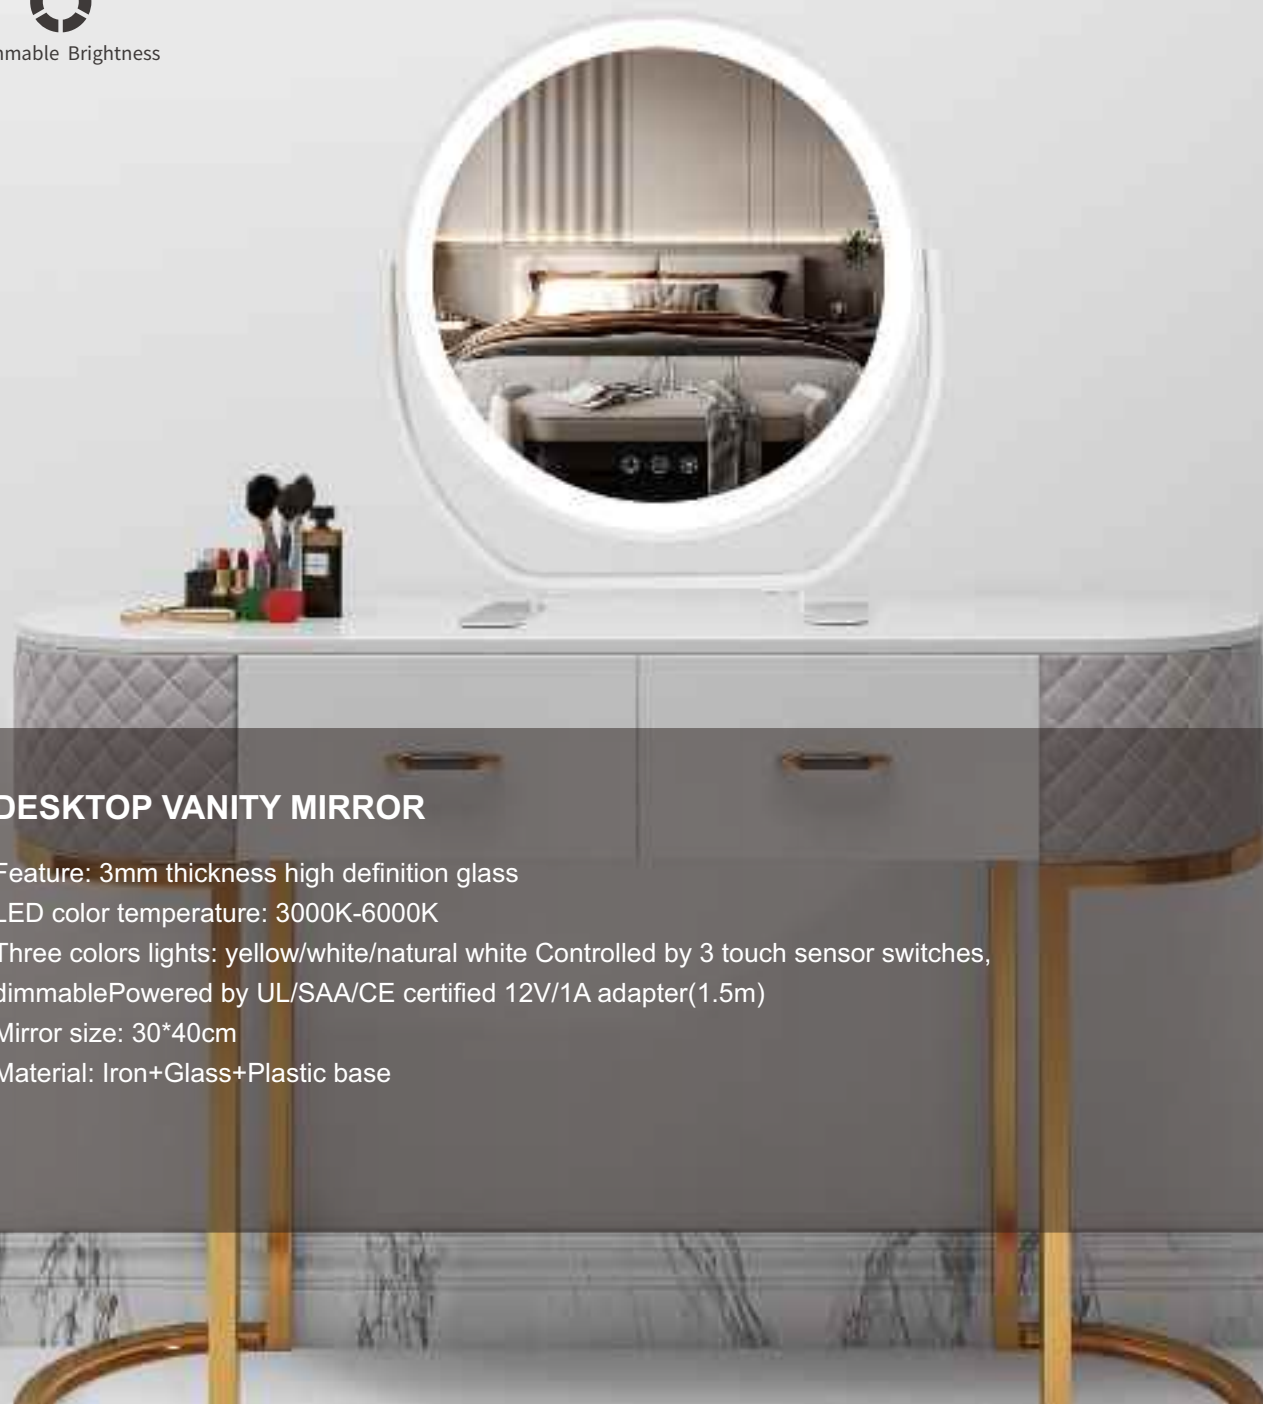

Mirror size: 30*40cm

Material: Iron+Glass+Plastic base

DESKTOP VANITY MIRROR

DP330-D

Multi-colored led lights

Touch Sensor Switch

Dimmable Brightness

DESKTOP VANITY MIRROR

Mirror size: 30*40cm

Material: Iron+Glass

DESKTOP VANITY MIRROR

NEW
PRODUCT

Multi-colored led lights

Touch Sensor Switch

Dimmable Brightness

DESKTOP VANITY MIRROR

Mirror size: 30*40cm

Material: Iron+Glass+Plastic base

DESKTOP VANITY MIRROR

NEW
PRODUCT

Multi-colored led lights

Touch Sensor Switch

Dimmable Brightness

DESKTOP VANITY MIRROR