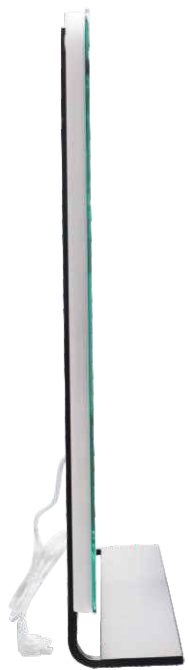

SIDE

Multi-colored led lights

Touch Sensor Switch

Dimmable Brightness

Multi-colored led lights

Touch Sensor Switch

Dimmable Brightness

NEW
PRODUCT

MODEL: DP370

LED BATHROOM MIRROR

4mm Silver Mirror, Single white color light
Function: Touch Sensor Switch, Lighting
CRI: 80+/85+/90+/95+ Optional
Voltage: AC100-240V, 50/60HZ
IP Rate: IP44
Size: W20"xH28"(W50.8 x H71.1 cm)- Size can be customized

NEW
PRODUCT

MODEL: DP377

LED FRONTLIT BATHROOM MIRROR

Feature: 4mm Copper-Free Silver Mirror, 3 Colors Led Lights, Touch Sensor Switch, Anti-Fog
CRI: 80+
CCT: 3500K/6000K Optional
Voltage: AC100-240V, 50/60HZ
Structure: Iron frame + PVC back board, With Frosted Lighting Area
IP Rate: IP44
Size: W20"xH31.8"(W51 x H81 cm)