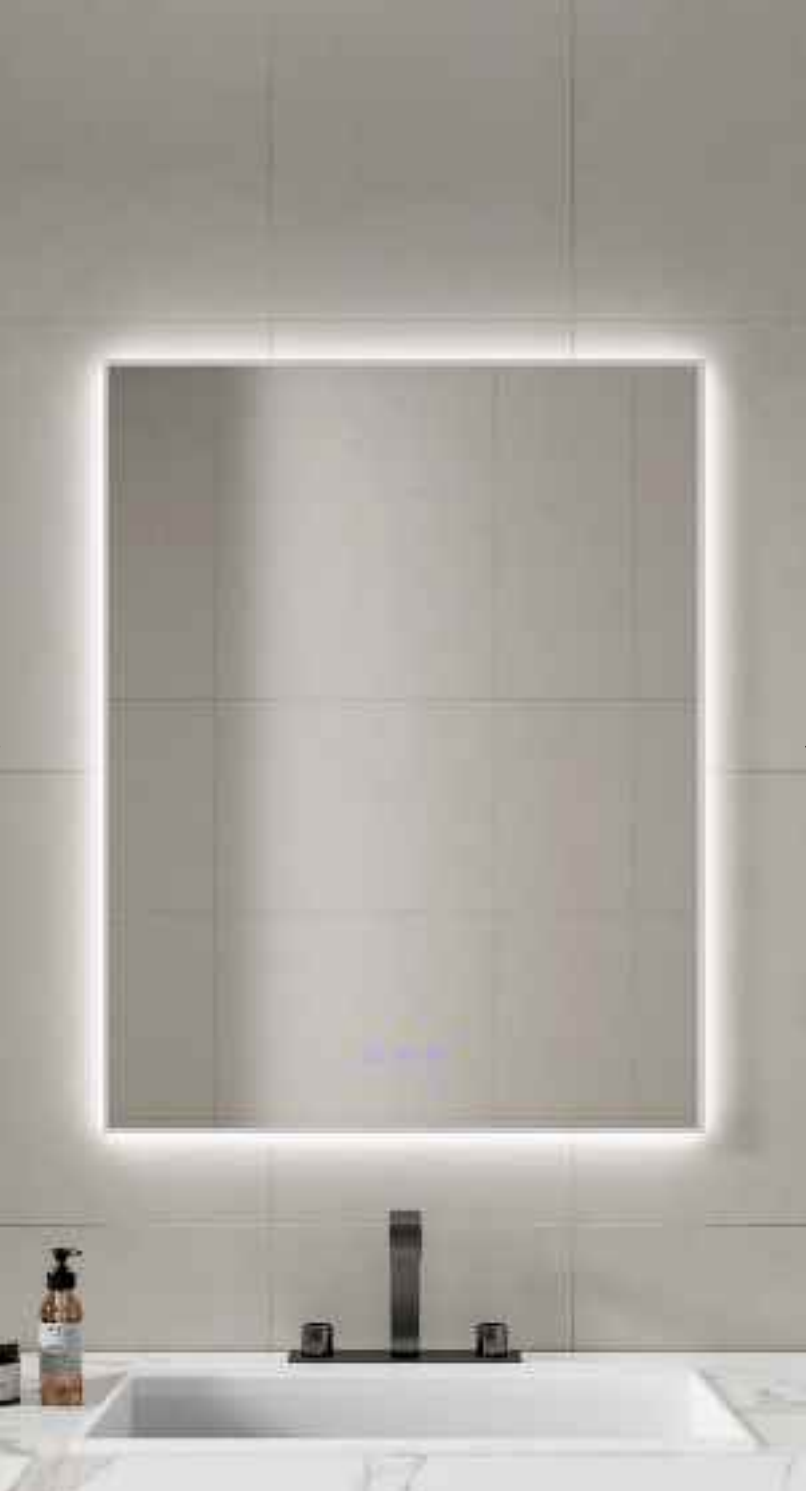

MODEL: DP398

LED FRAMED FRONTLIT BATHROOM MIRROR

Feature: 4mm Copper-Free Silver Mirror, 3 Colors Led Lights, Touch Sensor Switch, Anti-Fog
CRI: 80+
CCT: 3000K/4000K/6000K Optional
Voltage: AC100-240V, 50/60HZ
Structure: Aluminium Alloy Frame+pvc cover in front of the mirror
IP Rate: IP44
Size: W23.6"xH31.5"(W60 x H80 cm)

SIDE

SIDE

THE BACK

THE BACK

 Multi-colored led lights

 Touch Sensor Switch

 Dimmable Brightness

 Multi-colored led lights