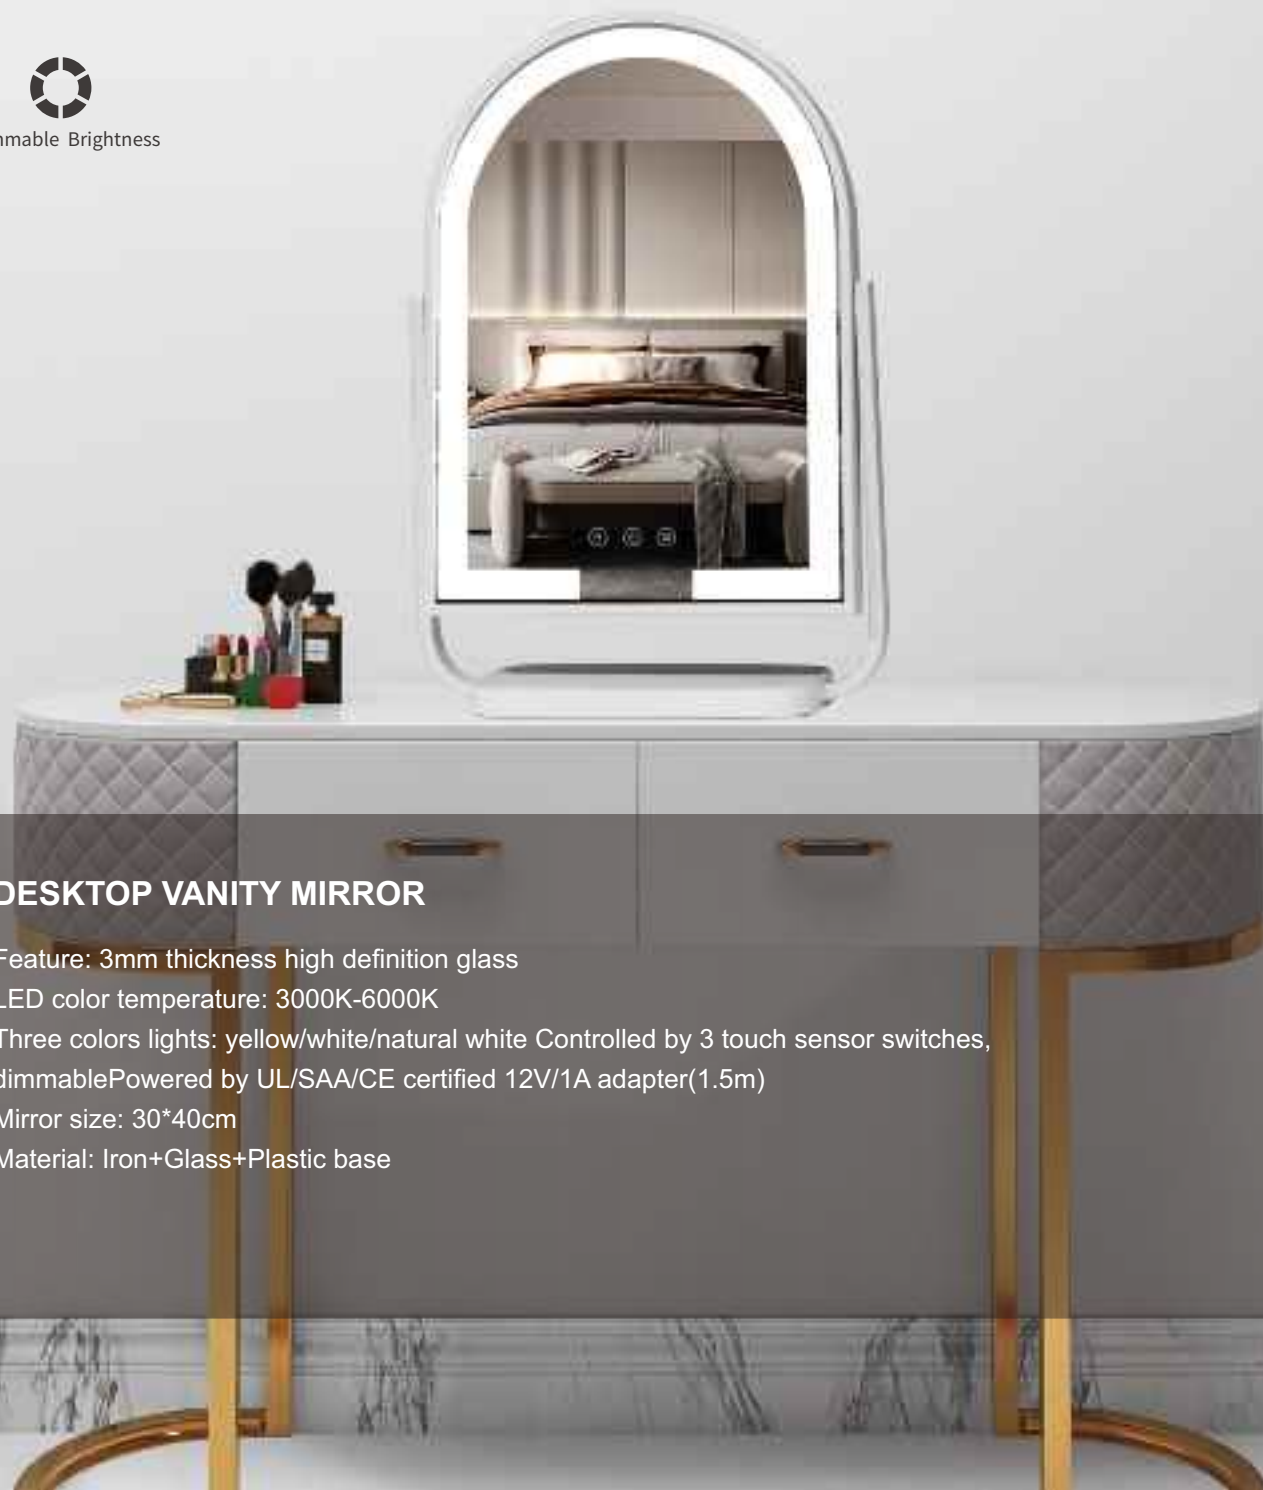

Mirror size: 30*40cm

Material: Iron+Glass

DESKTOP VANITY MIRROR

DP330A-D

Multi-colored led lights

Touch Sensor Switch

Dimmable Brightness

DESKTOP VANITY MIRROR

Mirror size: 30*40cm

Material: Iron+Glass+Plastic base

DESKTOP VANITY MIRROR

DP330-D

Multi-colored led lights

Touch Sensor Switch

Dimmable Brightness

DESKTOP VANITY MIRROR