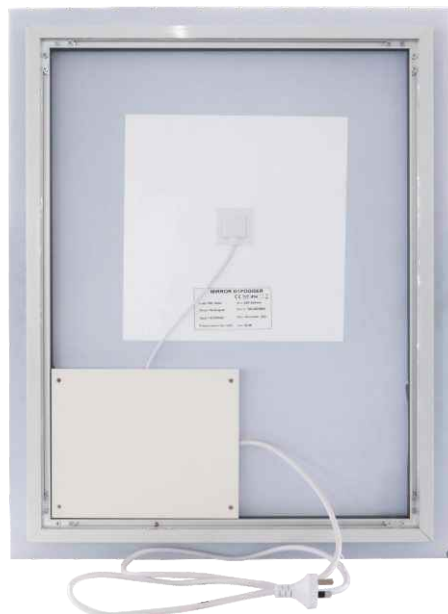

Voltage: AC100-240V, 50/60HZ

Structure: Aluminium Alloy Frame Behind the Glass Mirror

IP Rate: IP44

Size: Dia23.6"x35.4" (60X90cm)

SIDE

SIDE

THE BACK

THE BACK