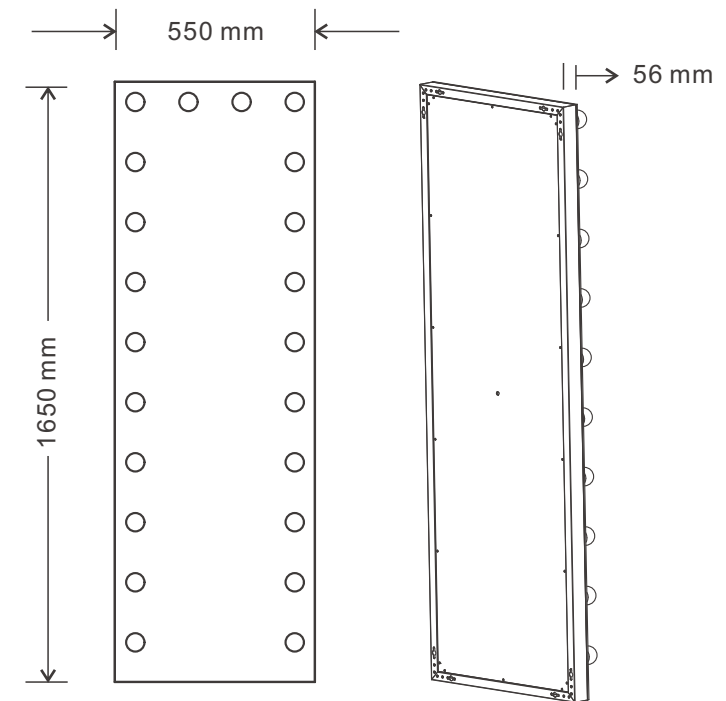

FULL LENGTH VANITY DRESSING MIRROR WITH LED BULBS

DP352

FULL LENGTH VANITY DRESSING MIRROR WITH LED BULBS

Feature: 5mm Copper Free Silver Mirror; 3 Colors Lights;
Touch Sensor;
CRI: 90+
CCT: 3000K/4000K/6000K Optional
Voltage: AC100-240V, 50/60HZ
Structure: Aluminum Frame PVC Cover
Size: W55xH165cm,W21.65"xH65"

Multi-colored led lights

Touch Sensor Switch