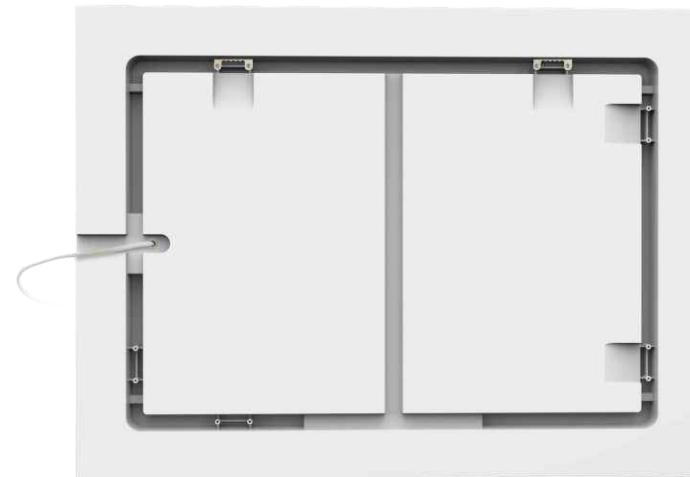

SIDE

SIDE

THE BACK

THE BACK

 Multi-colored led lights

 Touch Sensor Switch

 Dimmable Brightness

 Anti-fog