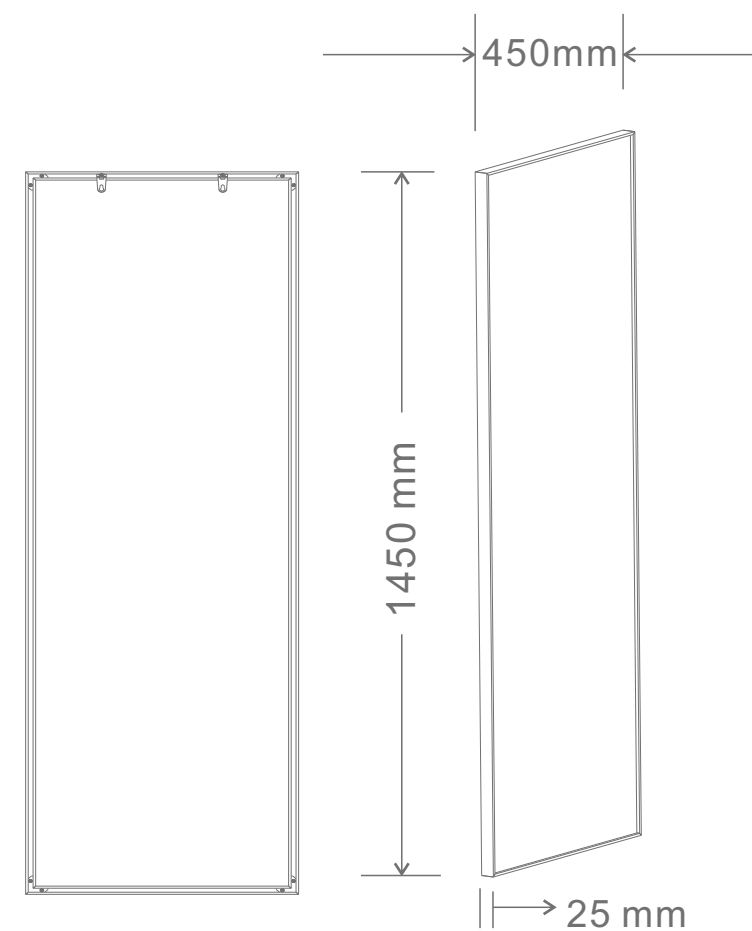

Material: Iron frame+MDF base

Mirror Size: Dia400 mm

Whole product size: 430*480*95mm

FULL LENGTH MIRROR

Touch Switch

Motion
Senser Switch

Clock

Bluetooth

Dimmable Brightness

FULL LENGTH DRESSING MIRROR DP347

FULL LENGTH DRESSING MIRROR

Feature: 4mm thickness eco-friendly glass mirror
Size: W45xH145cm,W17.7"xH57"

FULL LENGTH VANITY DRESSING MIRROR WITH LED BULBS