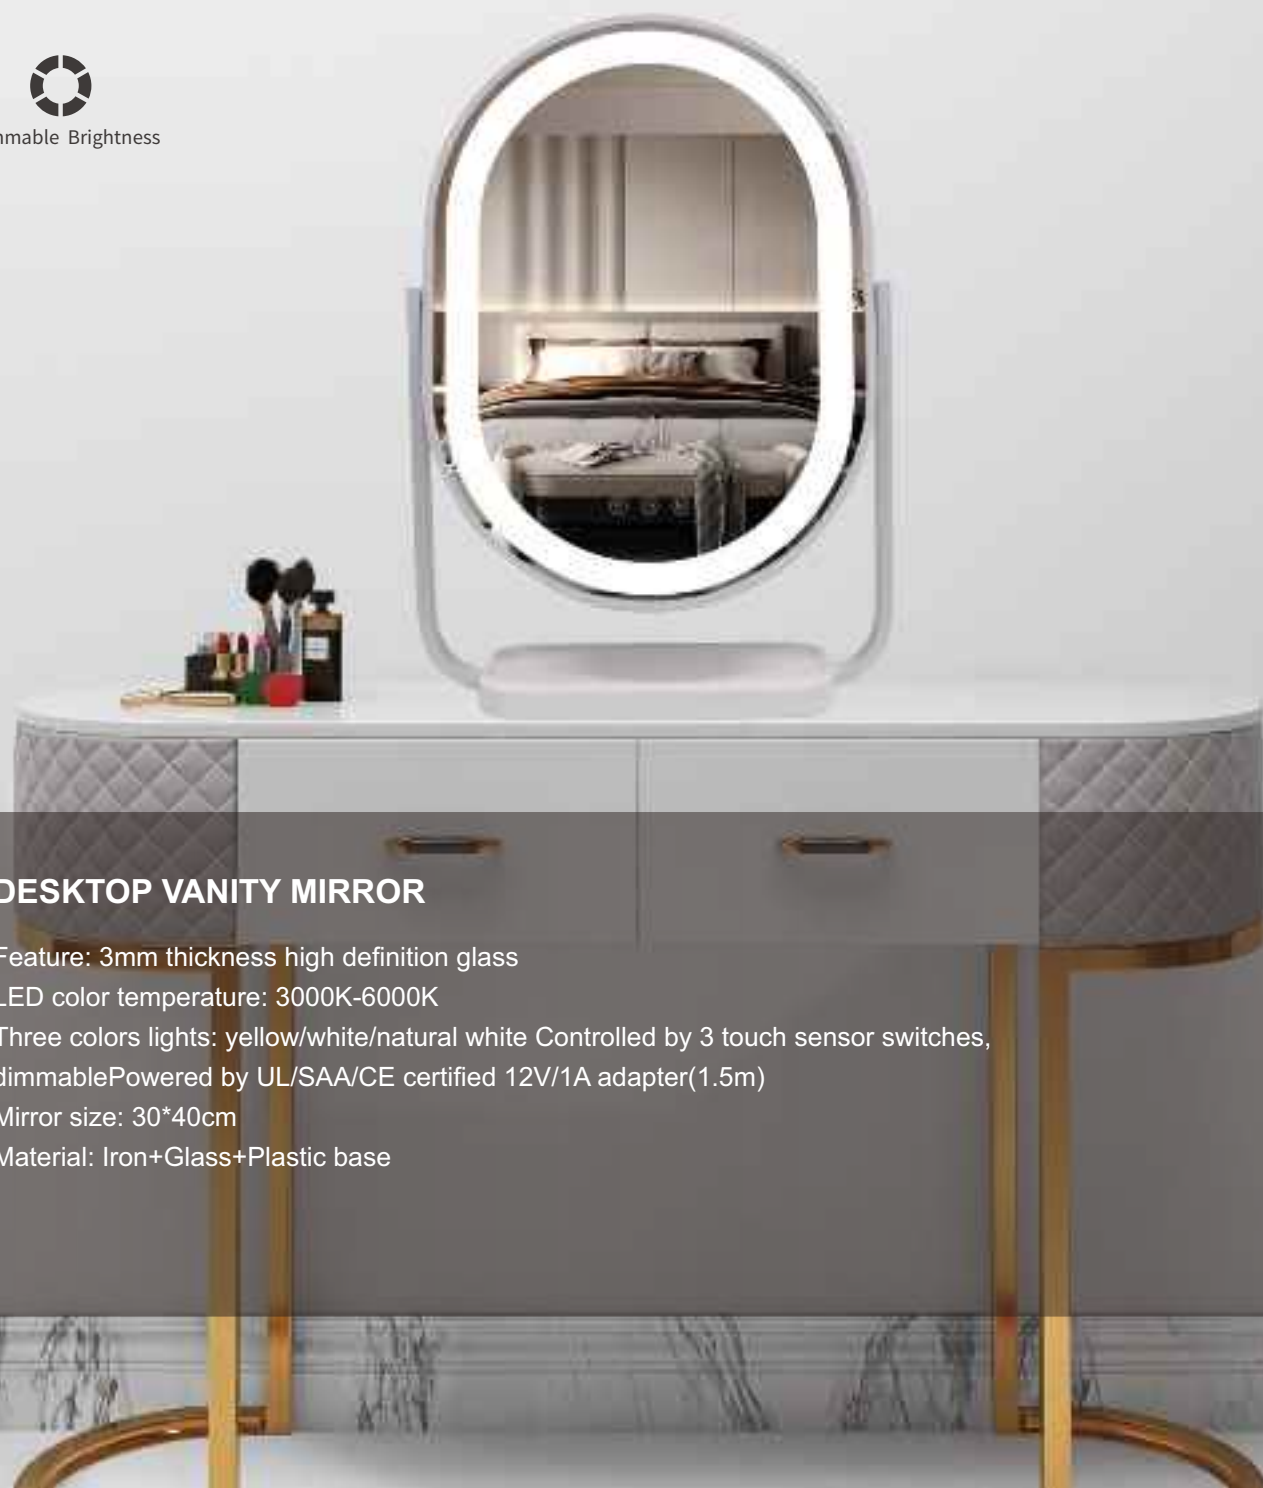

Three colors lights: yellow/white/natural white Controlled by 3 touch sensor switches, dimmable Powered by UL/SAA/CE certified 12V/1A adapter(1.5m)

Mirror size: 30*40cm

Material: Iron+Glass

DESKTOP VANITY MIRROR

DP330A-E

Multi-colored led lights

Touch Sensor Switch

Dimmable Brightness

DESKTOP VANITY MIRROR

Feature: 3mm thickness high definition glass

LED color temperature: 3000K-6000K

Three colors lights: yellow/white/natural white Controlled by 3 touch sensor switches, dimmable Powered by UL/SAA/CE certified 12V/1A adapter(1.5m)

Mirror size: 30*40cm

Material: Iron+Glass+Plastic base

DESKTOP VANITY MIRROR

DP330-E

Multi-colored led lights

Touch Sensor Switch

Dimmable Brightness

DESKTOP VANITY MIRROR