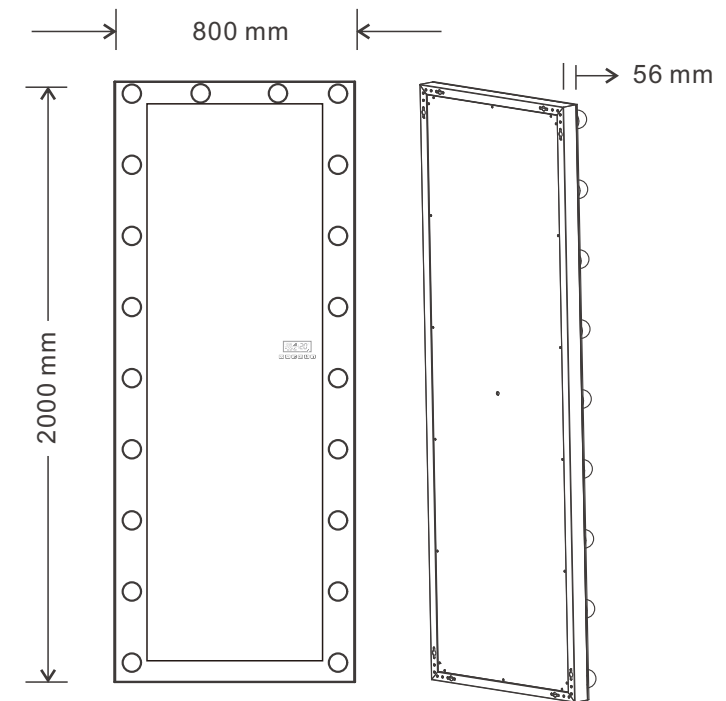

FULL LENGTH VANITY DRESSING MIRROR WITH LED BULBS

FULL LENGTH VANITY DRESSING MIRROR WITH LED BULBS

Feature: 5mm Copper-Free Silver Mirror ; 3 Colors Led Lights ;
Touch Sensor ; Aluminum Frame ; 20PCS LED Bulbs
Bluetooth Version: 4.2
CRI: 90+
CCT: 3000K/4000K/6000K Optional
Voltage: AC100-240V, 50/60HZ
Function: Bluetooth Speaker, Clock, Date, Temperature Display,
Answer the Phone
Size: W80xH200cm, W31.5"xH78.7"

Multi-colored led lights

Touch Sensor Switch

Bluetooth Speaker

Clock